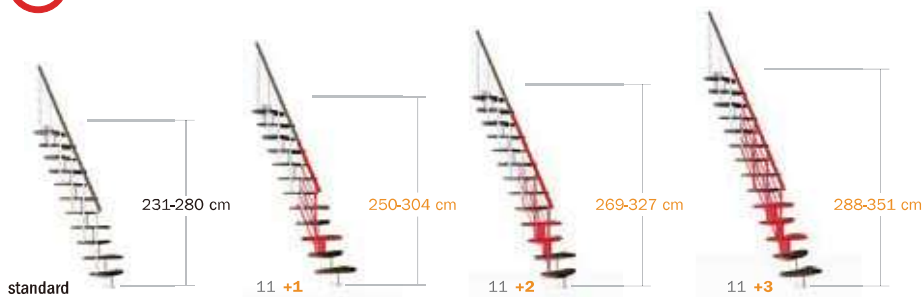

Zen

DATA SHEET

ZENゼン階段標準キット：
11枚のビーチの踏板
11組のスチール製支柱
片側につけられる手摺、ビス類

WOOD SHADES

ハバナダーク、
ブリーチド色

STEEL COLOURS

ホワイト

Table 1

	STAIRCASE HEIGHT IN CM	TREADS	RISES	SUPPLEMENTARY
				TREADS
追加	from 288 to 351	14	15	+3
	from 269 to 327	13	14	+2
	from 250 to 304	12	13	+1
Standard	from 231 to 280	11	12	11 TREADS + 11 SUPPORTS + RAILING + FIXING
削減	from 212 to 257	10	11	-
	from 193 to 232	9	10	-

蹴上の調整 19 ~ 23,5 CM