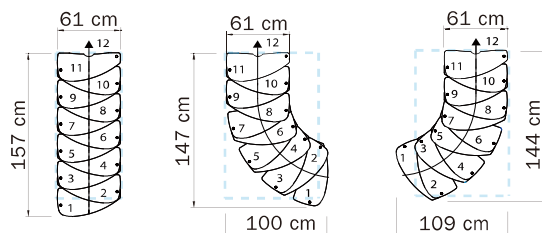

### STEEL COLOURS

ホワイト

Table 1

|          | STAIRCASE HEIGHT IN CM | TREADS | RISES | SUPPLEMENTARY                                 |
|----------|------------------------|--------|-------|---|
|          |                        |        |       | TREADS  |
| 追加       | from 288 to 351        | 14     | 15    | +3  |
|          | from 269 to 327        | 13     | 14    | +2  |
|          | from 250 to 304        | 12     | 13    | +1  |
| Standard | from 231 to 280        | 11     | 12    | 11 TREADS + 11 SUPPORTS<br>+ RAILING + FIXING |
| 削減       | from 212 to 257        | 10     | 11    | -   |
|          | from 193 to 232        | 9      | 10    | -   |

蹴上の調整 19 ~ 23,5 CM