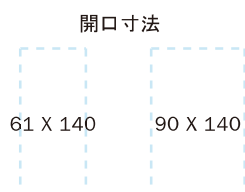

Zen

DATA SHEET

ZENゼン階段標準キット：
11枚のビーチの踏板
11組のスチール製支柱
片側につけられる手摺、ビス類

WOOD SHADES

ハバナダーク、
ブリーチド色

STEEL COLOURS

ホワイト

Table 1

	STAIRCASE HEIGHT IN CM	TREADS	RISES	SUPPLEMENTARY
				TREADS
追加	from 288 to 351	14	15	+3
	from 269 to 327	13	14	+2
	from 250 to 304	12	13	+1
Standard	from 231 to 280	11	12	11 TREADS + 11 SUPPORTS + RAILING + FIXING
削減	from 212 to 257	10	11	-
	from 193 to 232	9	10	-

蹴上の調整 19 ~ 23,5 CM